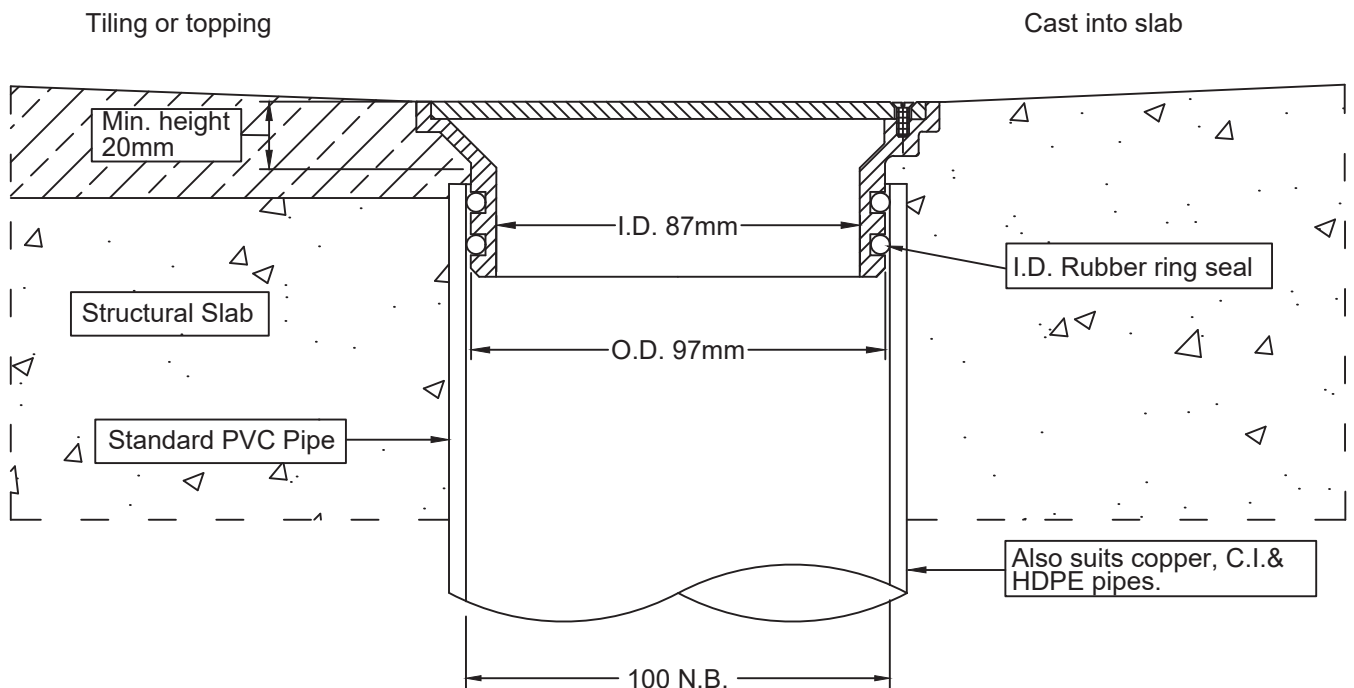

Typical Application

Metabronze Industries Ltd.

Office: 09 441 3824 Email: sales@metabronze.co.nz Website: metabronze.co.nz

Important: The product drawing above and related information is for general information purposes only. It may not include all the information needed for your intended use of the product. Metabronze strongly recommends that you obtain expert advice from Engineers, Architects, and other professionals as required to ensure the accuracy, completeness and 'fit for purpose' of this information for your intended use, as well as for compliance with local authorities and legislation. Metabronze Industries Limited excludes all liability whatsoever regarding any loss or damage of any kind arising from the provision of this drawing to you.